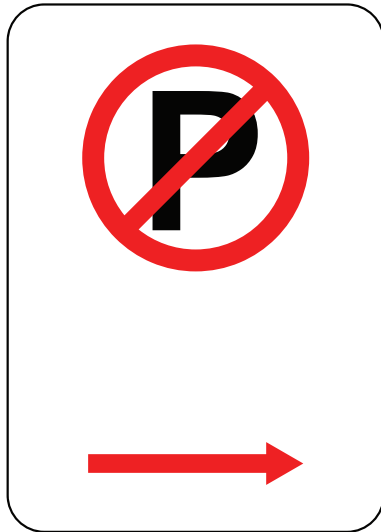

Park safe, stay safe

Parking rules around schools

YOU CAN PARK HERE FOR TWO MINUTES

You can drop off or pick up passengers here, but you must stay in or within three metres of your vehicle

Mobility Parking Permit holders are allowed to park for up to five minutes

YOU CANNOT STOP HERE

You cannot drop off or pick up passengers here

YOU CANNOT STOP HERE

UNLESS DRIVING A BUS

You cannot drop off or pick up passengers here

Hours of operation may apply to some signs. This meaning restrictions apply for those times only.